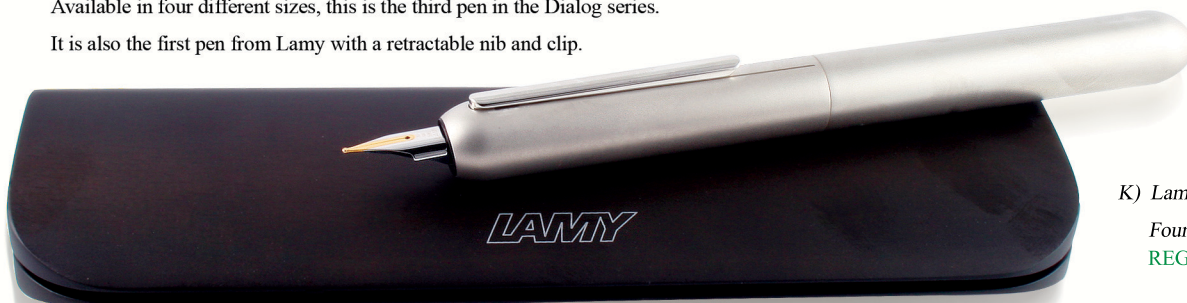

- G) SKU# L67 Fountain Pen \$85.00
- H) SKU# L367 Rollerball Pen \$75.00
- I) SKU# L667 Myltisystem Pen \$130.00
- J) SKU# L67BE Fountain Pen \$75.00

(Colors: Black, Blue, Palladium and Platinum.)

Palladium Fountain Pen has gold nib and is \$150.00

## Lamy Dialog3 Fountain Pen

Available in four different sizes, this is the third pen in the Dialog series. It is also the first pen from Lamy with a retractable nib and clip.

K) Lamy Dialog3  
 Fountain pen SKU# L74  
 REG: \$300.00 SALE: \$240.00