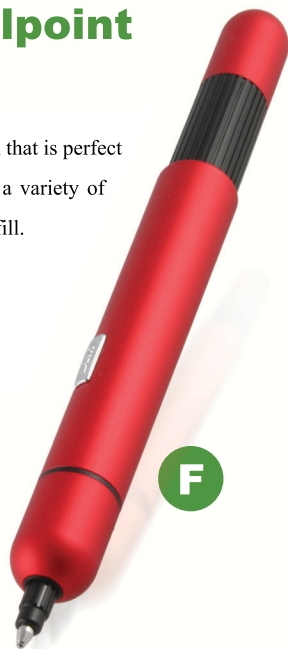

## Lamy Safari Pens

The Safari is currently Lamy's most popular series. Though it seems understated and minimalistic, this collection's simple designs are universally appealing. The ABS plastic used for its body is strong and gives a good grip while writing. Ultimately, Safari is a fantastic choice for one seeking the best economical pens available.

Optional Converter SKU# LZ24 SALE: \$5.50

**NEW** Lamy Safari Aquamarine Limited Edition  
*Limited QTY of pink available*

## Lamy Pico Ballpoint Pen

This is a handy, convenient travel pen that is perfect for any occasion. It is available in a variety of vibrant colors and uses the M22 refill.

F) Lamy Pico Red Ballpoint pen  
 Lamy Pico SKU# L288RD

REG: \$42.00  
 SALE: \$35.70

(Colors: Black, Blue, Chrome and Red.)